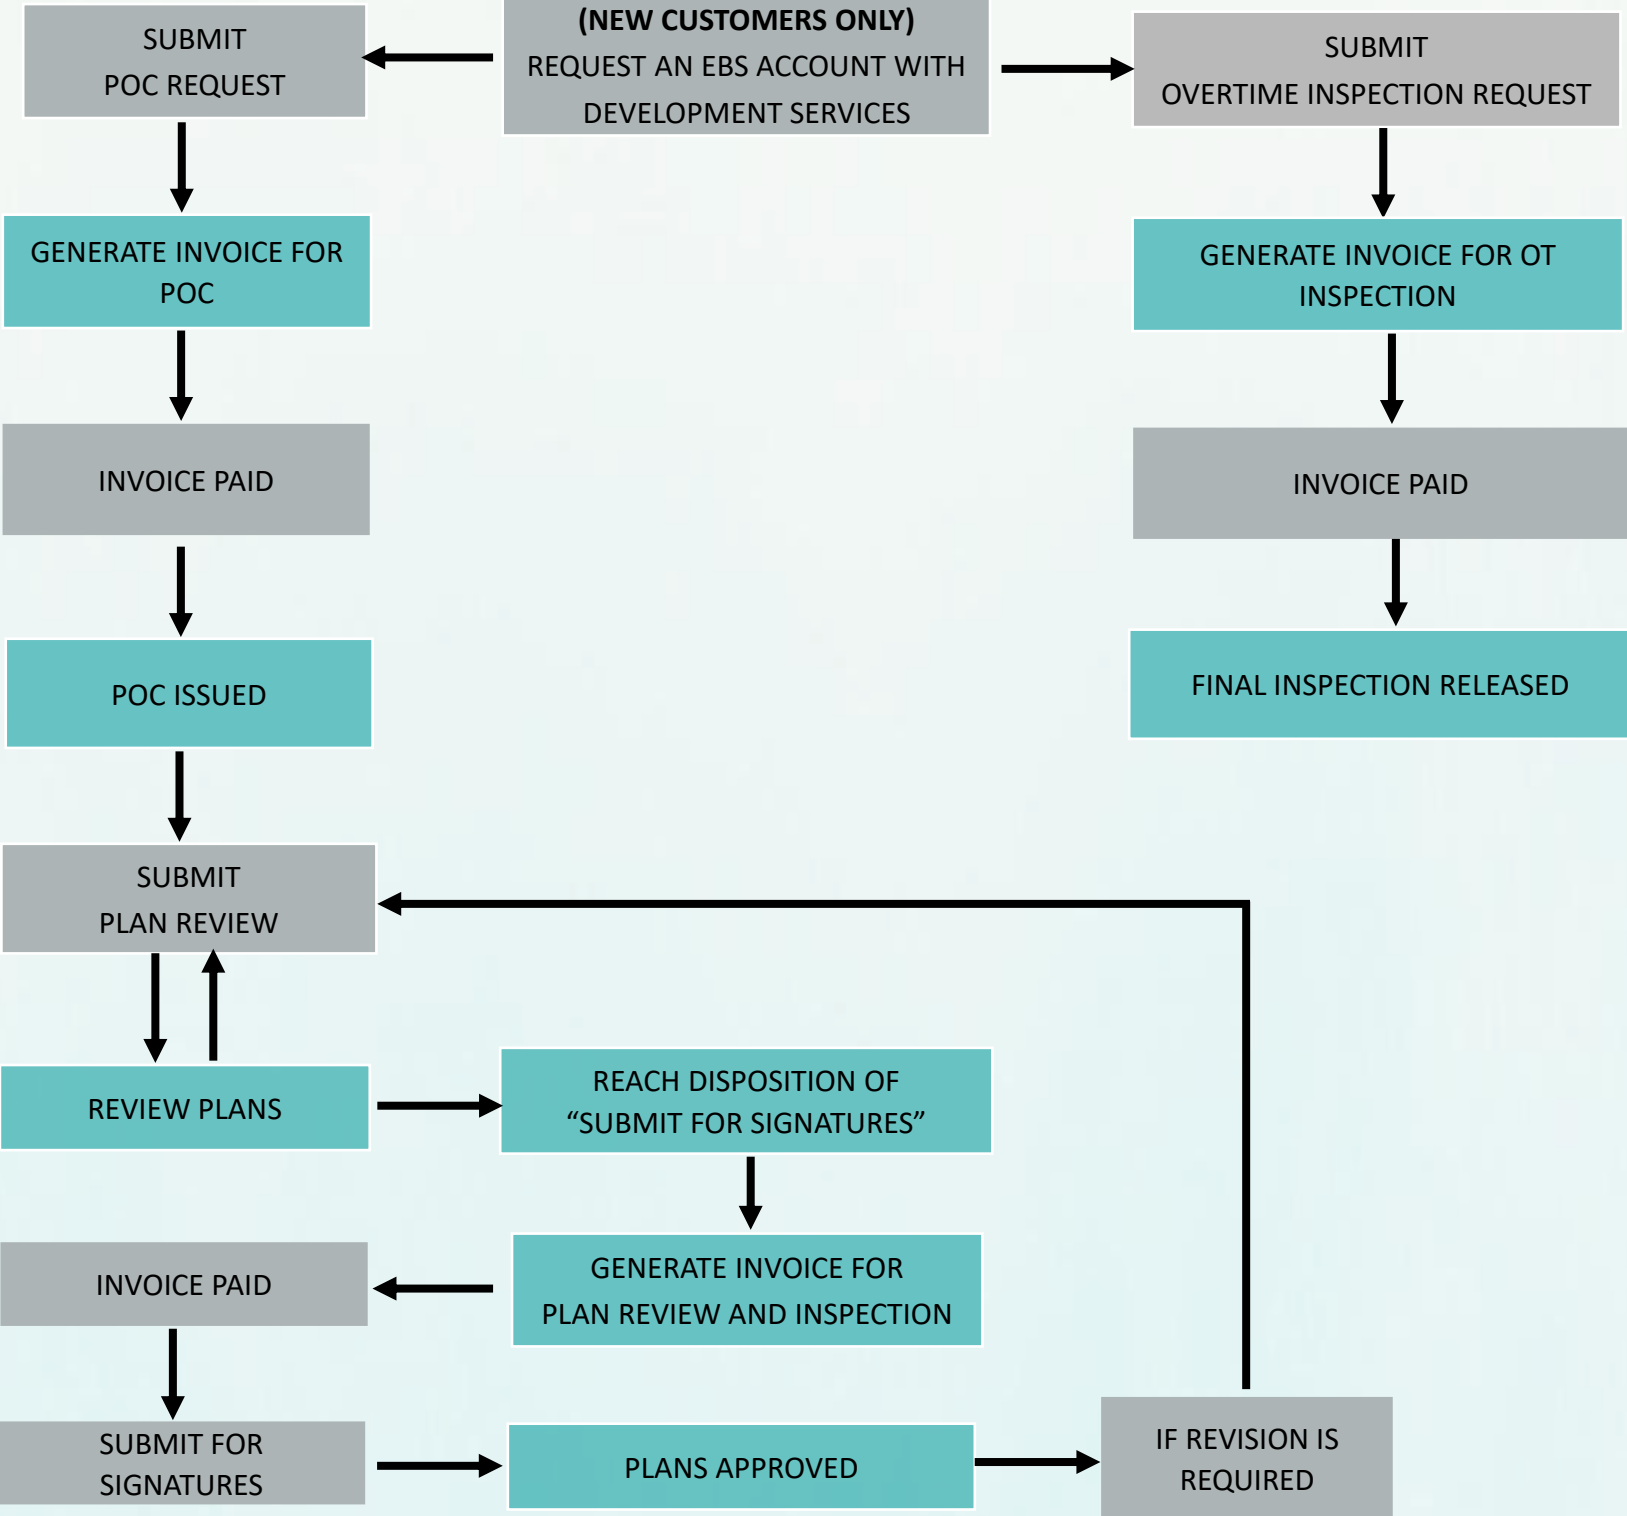

PLAN REVIEW & INSPECTIONS

CCWRD
DEVELOPMENT
SERVICES FEES

OVERTIME INSPECTIONS

NO REFUNDS FOR PLAN REVIEW, POC, INSPECTIONS OR OT INSPECTIONS

FEE CHARGES
 POC \$175.00 PER POC
 PLAN REVIEW \$3.50 PER LF
 INSPECTION \$3.50 PER LF
 OT INSPECTION \$150.00 HR